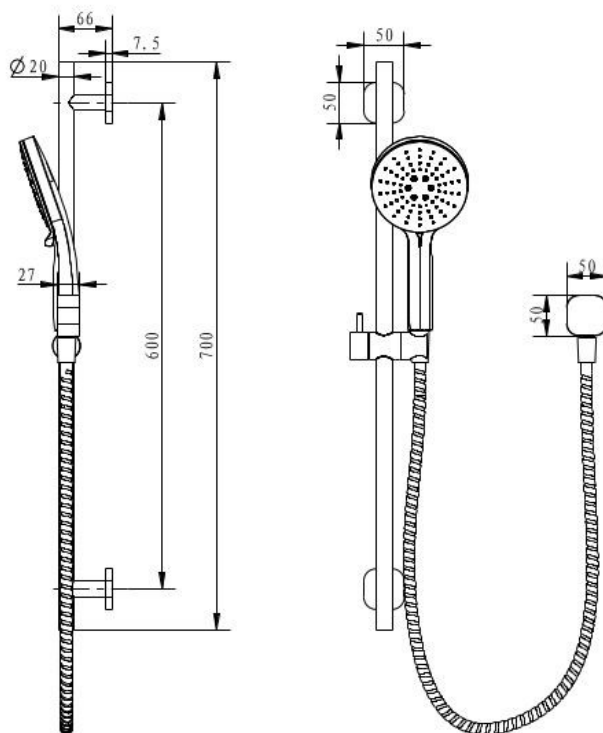

**FINESA SQ RAIL SHOWER MATTE
BLACK
SQ261MB**

- Available in 5 finishes
- Electroplated finish
- Adjustable slider
- 1.5 metre PVC hose
- Dual fixing for added stability
- Top inlet fitting
- Brass & ABS construction
- 15 year warranty
- WELS Rating 3 Star 9 l/min
- 3 function ABS handpiece
- Max. operating pressure 500 kpa
- Min. operating pressure 150 kpa
- Max. water temperature 80°C
- Must be installed by a licensed plumber

All specifications are correct at time of print. Changes may be made without notification. Sizes & finish may differ from website image. Use product for all installation rough ins, as tech drawing is a guide and may differ slightly.