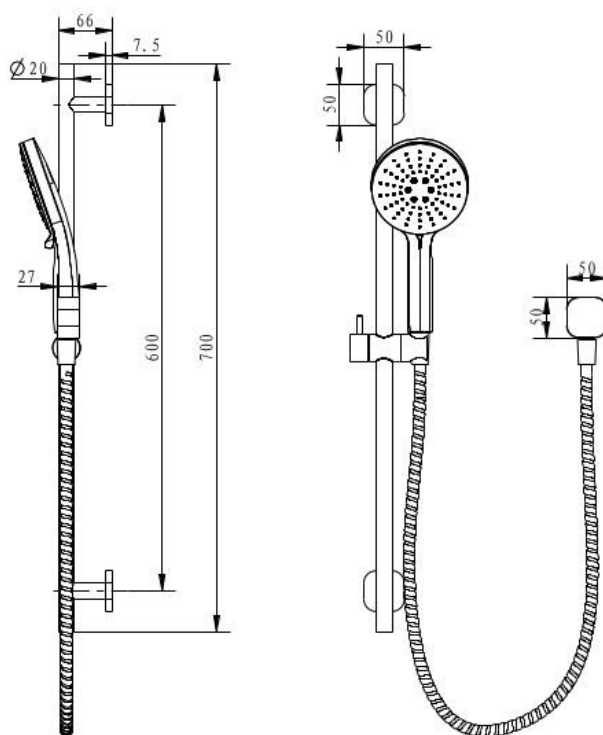

**FINESA SQ RAIL SHOWER GUN
 METAL
 SQ261GM**

- Available in 5 finishes
- PVD finish
- Adjustable slider
- 1.5 metre PVC hose
- Dual fixing for added stability
- Top inlet fitting
- Brass & ABS construction
- 15 year warranty
- WELS Rating 3 Star 9 l/min
- 3 function ABS handpiece
- Max. operating pressure 500 kpa
- Min. operating pressure 150 kpa
- Max. water temperature 80°C
- Must be installed by a licensed plumber

All specifications are correct at time of print. Changes may be made without notification. Sizes & finish may differ from website image. Use product for all installation rough ins, as tech drawing is a guide and may differ slightly.