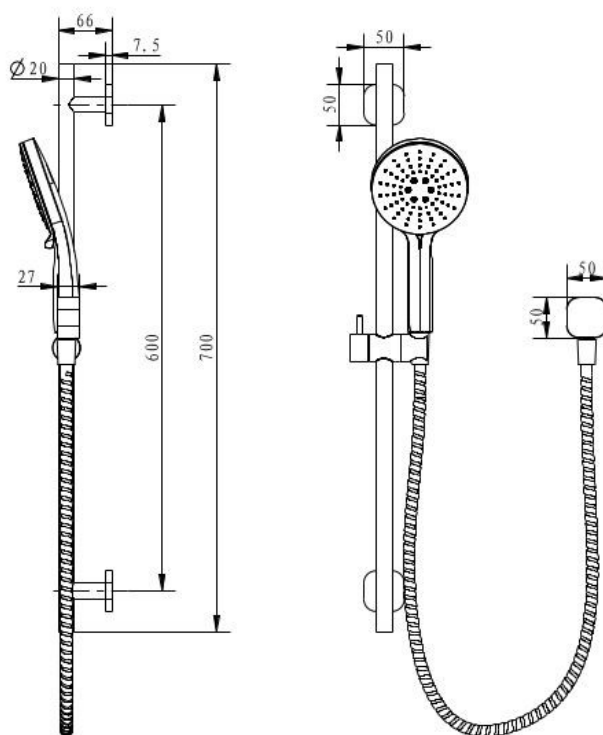

**FINESA SQ RAIL SHOWER MODERN
BRASS
SQ261BB**

- Available in 5 finishes
- PVD finish
- Adjustable slider
- 1.5 metre PVC hose
- Dual fixing for added stability
- Top inlet fitting
- Brass & ABS construction
- 15 year warranty
- WELS Rating 3 Star 9 l/min
- 3 function ABS handpiece
- Max. operating pressure 500 kpa
- Min. operating pressure 150 kpa
- Max. water temperature 80°C
- Must be installed by a licensed plumber

All specifications are correct at time of print. Changes may be made without notification. Sizes & finish may differ from website image. Use product for all installation rough ins, as tech drawing is a guide and may differ slightly.