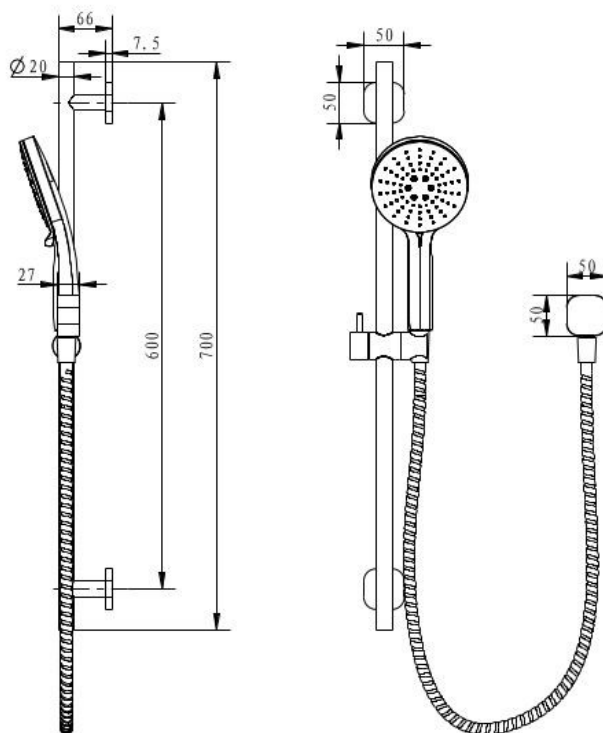

## FINESA SQ RAIL SHOWER CHROME SQ261

- Available in 5 finishes
- Chrome plate finish
- Adjustable slider
- 1.5 metre metal coil hose
- Dual fixing for added stability
- Top inlet fitting
- Brass & ABS construction
- 15 year warranty
- WELS Rating 3 Star 9 l/min
- 3 function ABS handpiece
- Max. operating pressure 500 kpa
- Min. operating pressure 150 kpa
- Max. water temperature 80°C
- Must be installed by a licensed plumber

All specifications are correct at time of print. Changes may be made without notification. Sizes & finish may differ from website image. Use product for all installation rough ins, as tech drawing is a guide and may differ slightly.