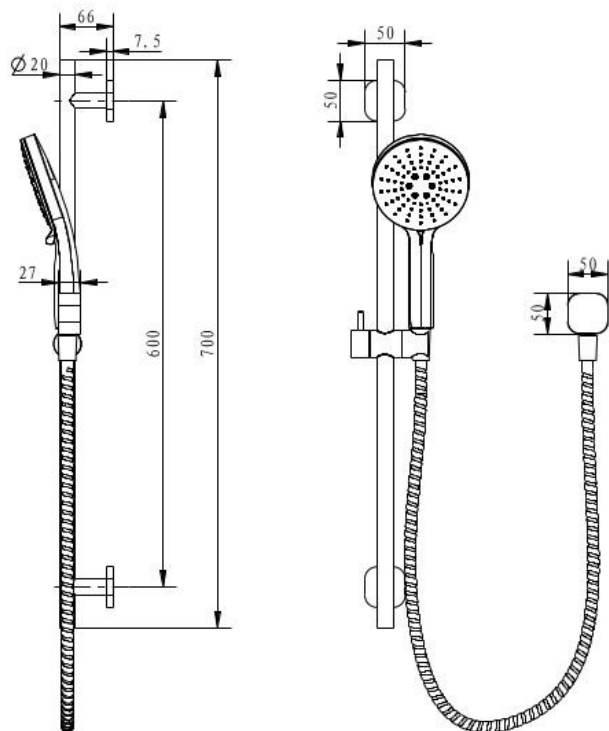

**FINESA SQ RAIL SHOWER BRUSHED  
 NICKEL  
 SQ241NP**

- Available in 5 finishes
- Electroplated finish
- Adjustable slider
- 1.5 metre PVC hose
- Dual fixing for added stability
- Wall elbow fitting
- Brass & ABS construction
- 15 year warranty
- WELS Rating 3 Star 9 l/min
- 3 function ABS handpiece
- Max. operating pressure 500 kpa
- Min. operating pressure 150 kpa
- Max. water temperature 80°C
- Must be installed by a licensed plumber

All specifications are correct at time of print. Changes may be made without notification. Sizes & finish may differ from website image. Use product for all installation rough ins, as tech drawing is a guide and may differ slightly.