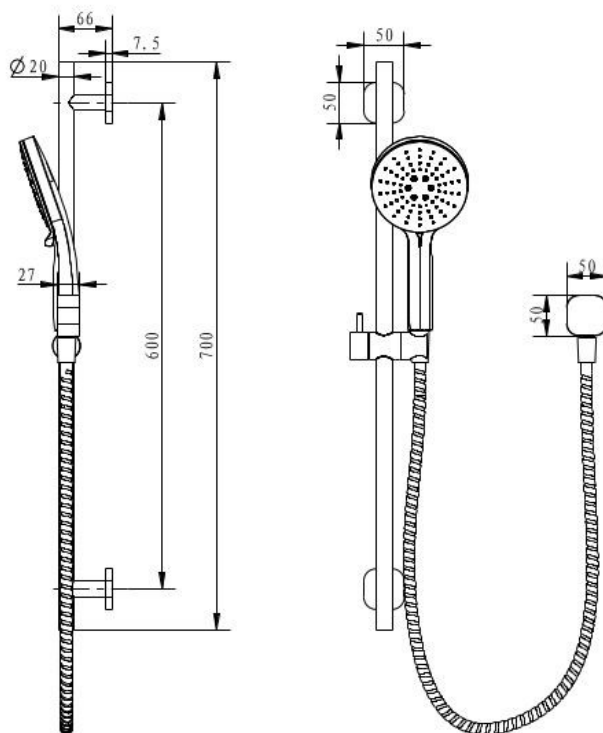

FINESA SQ RAIL SHOWER GUN METAL SQ241GM

- Available in 5 finishes
- PVD finish
- Adjustable slider
- 1.5 metre PVC hose
- Dual fixing for added stability
- Wall elbow fitting
- Brass & ABS construction
- 15 year warranty
- WELS Rating 3 Star 9 l/min
- 3 function ABS handpiece
- Max. operating pressure 500 kpa
- Min. operating pressure 150 kpa
- Max. water temperature 80°C
- Must be installed by a licensed plumber

All specifications are correct at time of print. Changes may be made without notification. Sizes & finish may differ from website image. Use product for all installation rough ins, as tech drawing is a guide and may differ slightly.