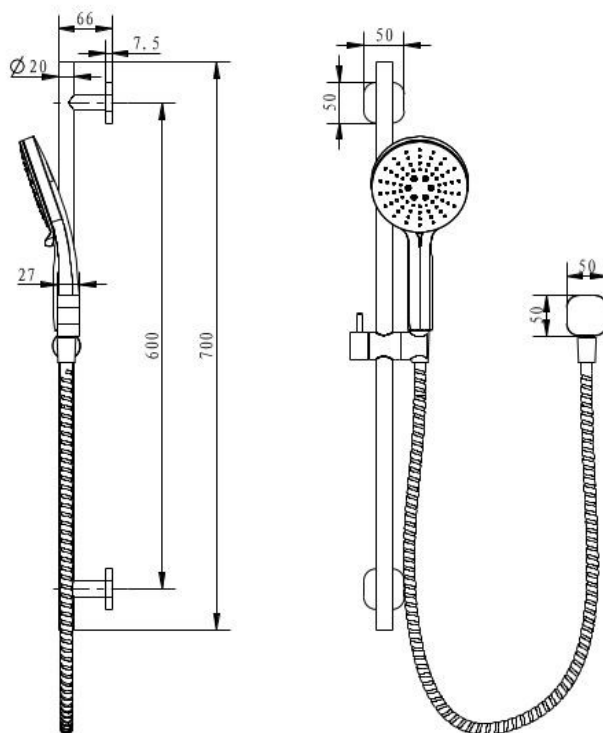

**FINESA SQ RAIL SHOWER MODERN
 BRASS
 SQ241BB**

- Available in 5 finishes
- PVD finish
- Adjustable slider
- 1.5 metre PVC hose
- Dual fixing for added stability
- Wall elbow fitting
- Brass & ABS construction
- 15 year warranty
- WELS Rating 3 Star 9 l/min
- 3 function ABS handpiece
- Max. operating pressure 500 kpa
- Min. operating pressure 150 kpa
- Max. water temperature 80°C
- Must be installed by a licensed plumber

All specifications are correct at time of print. Changes may be made without notification. Sizes & finish may differ from website image. Use product for all installation rough ins, as tech drawing is a guide and may differ slightly.