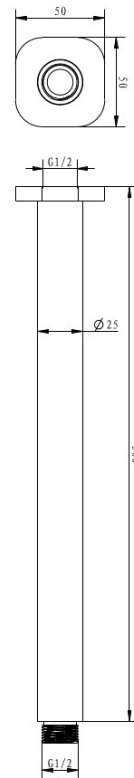

AKEMI SQ CEILING DROPPER
300MM BRUSHED NICKEL
SQ214NP

- Available in 5 finishes
- Electroplated finish
- 15 years replacement warranty
- Maximum operating pressure 500kpa
- Minimum operating pressure 150kpa
- Maximum water temperature 80 degrees
- Must be installed by a licensed plumber

All specifications are correct at time of print. Changes may be made without notification. Sizes & finish may differ from website image. Use product for all installation rough ins, as tech drawing is a guide and may differ slightly.