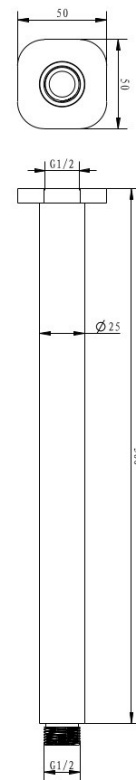

AKEMI SQ CEILING DROPPER
300MM GUN METAL
SQ214GM

- Available in 5 finishes
- PVD finish
- 15 years replacement warranty
- Maximum operating pressure 500kpa
- Minimum operating pressure 150kpa
- Maximum water temperature 80 degrees
- Must be installed by a licensed plumber

All specifications are correct at time of print. Changes may be made without notification. Sizes & finish may differ from website image. Use product for all installation rough ins, as tech drawing is a guide and may differ slightly.