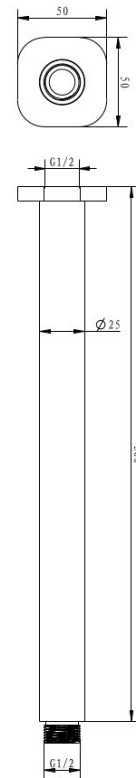

AKEMI SQ CEILING DROPPER
300MM MATTE BLACK
SQ214BL

- Available in 5 finishes
- Electroplated finish
- 15 years replacement warranty
- Maximum operating pressure 500kpa
- Minimum operating pressure 150kpa
- Maximum water temperature 80 degrees
- Must be installed by a licensed plumber

All specifications are correct at time of print. Changes may be made without notification. Sizes & finish may differ from website image. Use product for all installation rough ins, as tech drawing is a guide and may differ slightly.