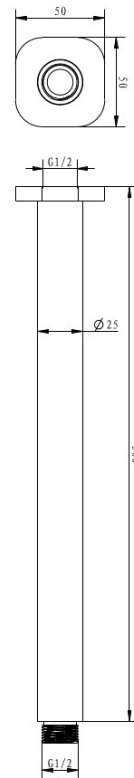

**AKEMI SQ CEILING DROPPER**  
**300MM MODERN BRASS**  
**SQ214BB**

- Available in 5 finishes
- PVD finish
- 15 years replacement warranty
- Maximum operating pressure 500kpa
- Minimum operating pressure 150kpa
- Maximum water temperature 80 degrees
- Must be installed by a licensed plumber

All specifications are correct at time of print. Changes may be made without notification. Sizes & finish may differ from website image. Use product for all installation rough ins, as tech drawing is a guide and may differ slightly.