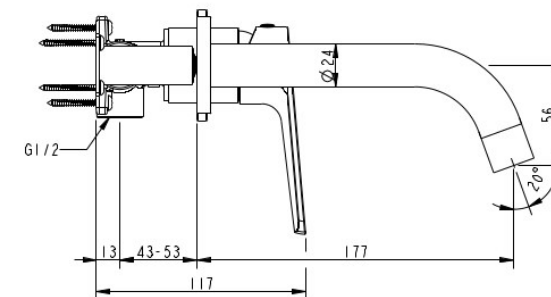

**CIOSO WALL BASIN MIXER
 SEPARATE PLATE W/AKEMI HANDLE
 GUN METAL
 10338GMSP**

- Available in 5 colours
- PVD finish
- 15 Year warranty
- WELS Rating 5 Star 6 l/min
- Maximum operating pressure 500kpa
- Minimum operating pressure 150kpa
- Maximum water temperature 80 degrees
- Must be installed by a licensed plumber

All specifications are correct at time of print. Changes may be made without notification. Sizes & finish may differ from website image. Use product for all installation rough ins, as tech drawing is a guide and may differ slightly.