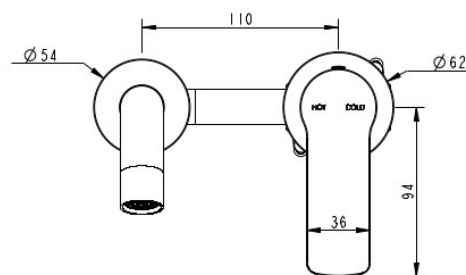

**CIOSO WALL BASIN MIXER
 SEPARATE PLATE W/AKEMI HANDLE
 GUN METAL
 10338GMSP**

- Available in 5 colours
- PVD finish
- 15 Year warranty
- WELS Rating 5 Star 6 l/min
- Maximum operating pressure 500kpa
- Minimum operating pressure 150kpa
- Maximum water temperature 80 degrees
- Must be installed by a licensed plumber

All specifications are correct at time of print. Changes may be made without notification. Sizes & finish may differ from website image. Use product for all installation rough ins, as tech drawing is a guide and may differ slightly.