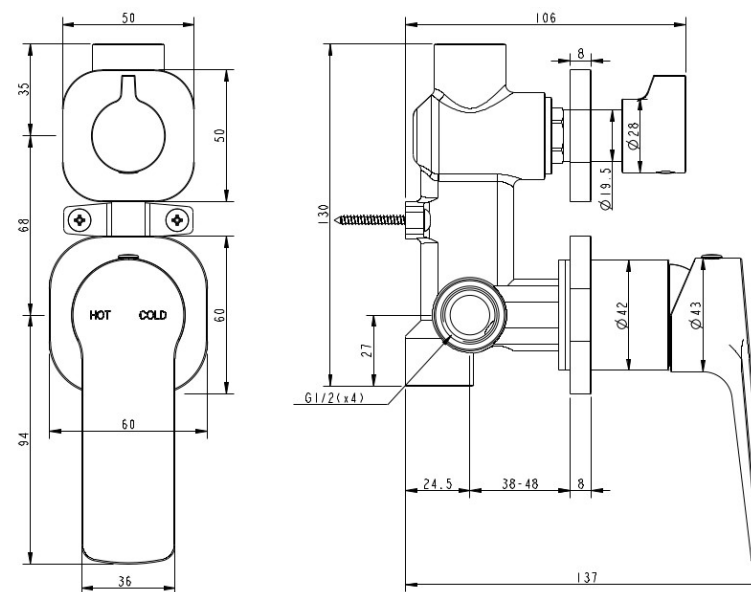

**AKEMI SQ DIVERTER MIXER MATTE  
BLACK  
SQ347**

- Available in 5 finishes
- Electroplated finish
- 15 year warranty
- Maximum operating pressure 500kpa
- Minimum operating pressure 150kpa
- Maximum water temperature 80 degrees
- Must be installed by a licensed plumber

All specifications are correct at time of print. Changes may be made without notification. Sizes & finish may differ from website image. Use product for all installation rough ins, as tech drawing is a guide and may differ slightly.