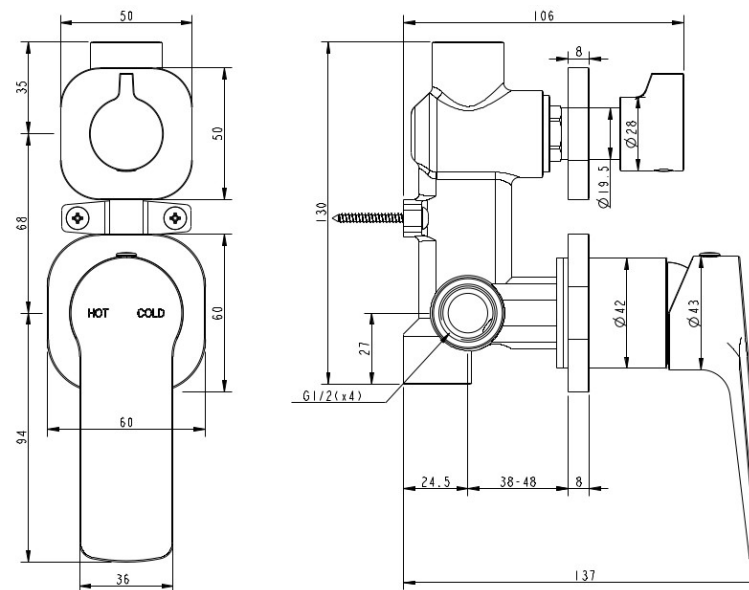

AKEMI SQ DIVERTER MIXER
BRUSHED NICKEL
SQ346NP

- Available in 5 finishes
- Electroplated finish
- 15 year warranty
- Maximum operating pressure 500kpa
- Minimum operating pressure 150kpa
- Maximum water temperature 80 degrees
- Must be installed by a licensed plumber

All specifications are correct at time of print. Changes may be made without notification. Sizes & finish may differ from website image. Use product for all installation rough ins, as tech drawing is a guide and may differ slightly.