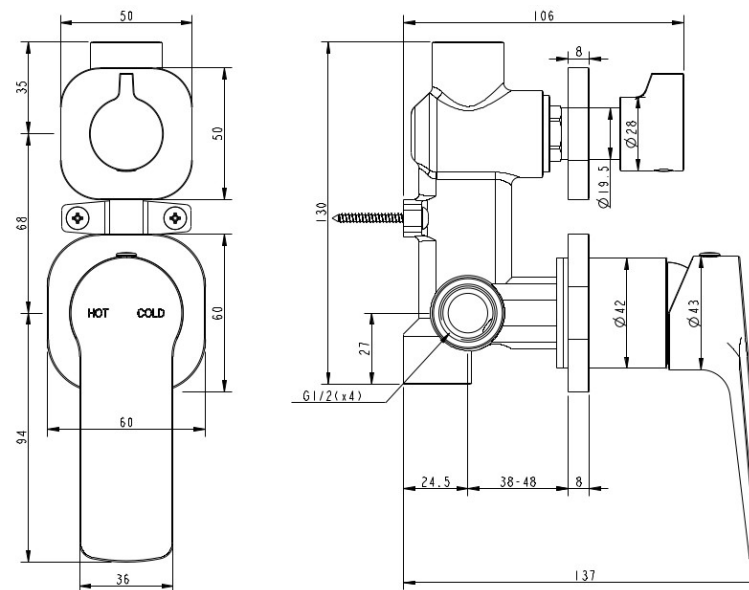

**AKEMI SQ DIVERTER MIXER GUN**  
**METAL**  
**SQ346GM**

- Available in 5 finishes
- PVD finish
- 15 year warranty
- Maximum operating pressure 500kpa
- Minimum operating pressure 150kpa
- Maximum water temperature 80 degrees
- Must be installed by a licensed plumber

All specifications are correct at time of print. Changes may be made without notification. Sizes & finish may differ from website image. Use product for all installation rough ins, as tech drawing is a guide and may differ slightly.