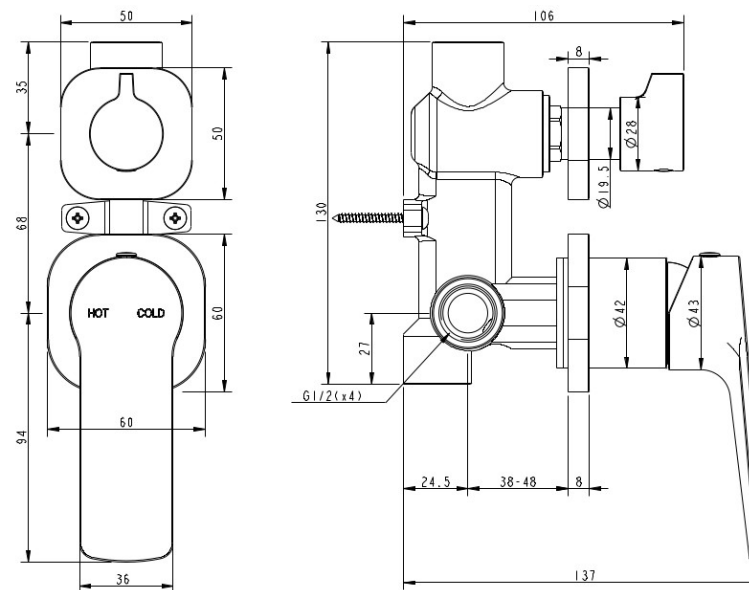

**AKEMI SQ DIVERTER MIXER MODERN
 BRASS
 SQ346BB**

- Available in 5 finishes
- PVD finish
- 15 year warranty
- Maximum operating pressure 500kpa
- Minimum operating pressure 150kpa
- Maximum water temperature 80 degrees
- Must be installed by a licensed plumber

All specifications are correct at time of print. Changes may be made without notification. Sizes & finish may differ from website image. Use product for all installation rough ins, as tech drawing is a guide and may differ slightly.