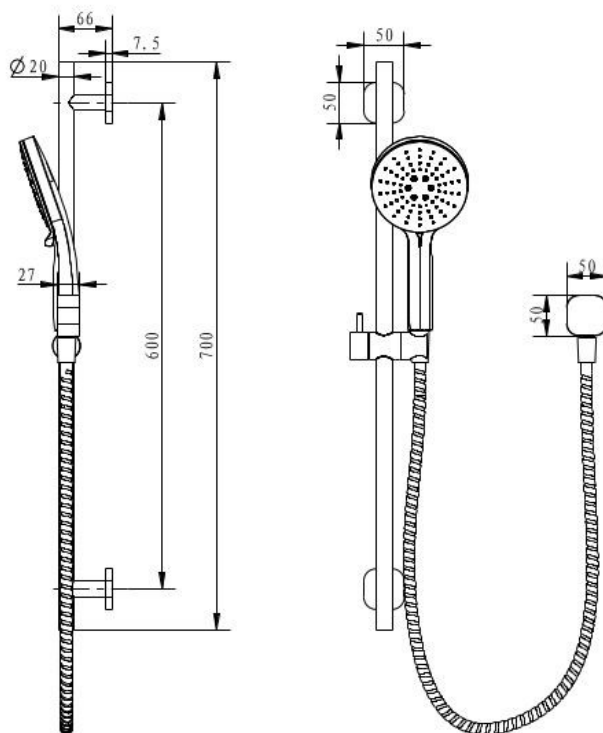

**FINESA SQ RAIL SHOWER MATTE
 BLACK
 SQ241MB**

- Available in 5 finishes
- Electroplated finish
- Adjustable slider
- 1.5 metre PVC hose
- Dual fixing for added stability
- Wall elbow fitting
- Brass & ABS construction
- 15 year warranty
- WELS Rating 3 Star 9 l/min
- 3 function ABS handpiece
- Max. operating pressure 500 kpa
- Min. operating pressure 150 kpa
- Max. water temperature 80°C
- Must be installed by a licensed plumber

All specifications are correct at time of print. Changes may be made without notification. Sizes & finish may differ from website image. Use product for all installation rough ins, as tech drawing is a guide and may differ slightly.