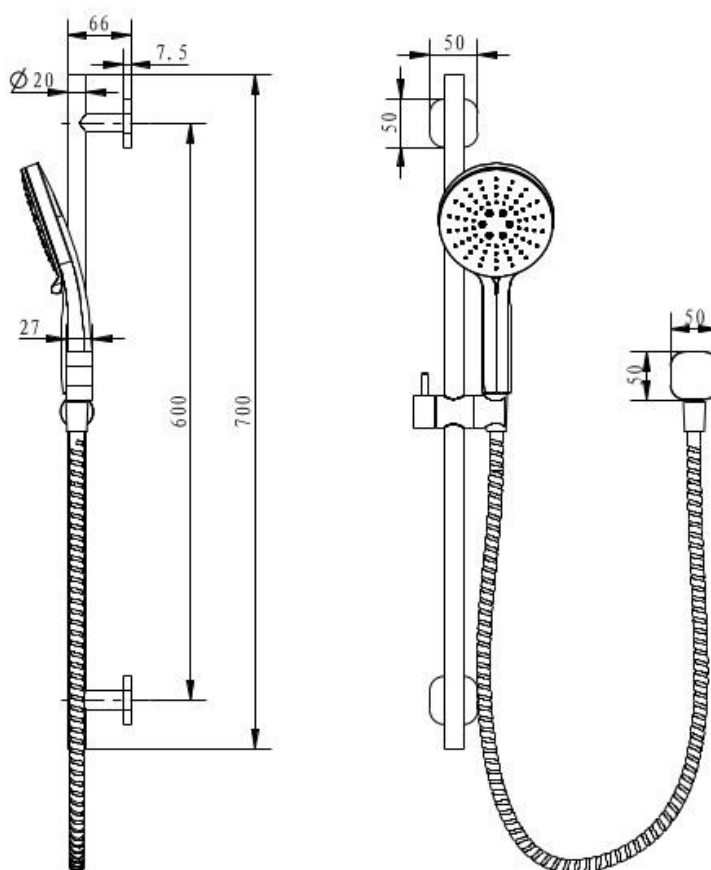

FINESA SQ RAIL SHOWER CHROME SQ241

- Available in 5 finishes
- Chrome plate finish
- Adjustable slider
- 1.5 metre metal coil hose
- Dual fixing for added stability
- Wall elbow fitting
- Brass & ABS construction
- 15 year warranty
- WELS Rating 3 Star 9 l/min
- 3 function ABS handpiece
- Max. operating pressure 500 kpa
- Min. operating pressure 150 kpa
- Max. water temperature 80°C
- Must be installed by a licensed plumber

All specifications are correct at time of print. Changes may be made without notification. Sizes & finish may differ from website image. Use product for all installation rough ins, as tech drawing is a guide and may differ slightly.