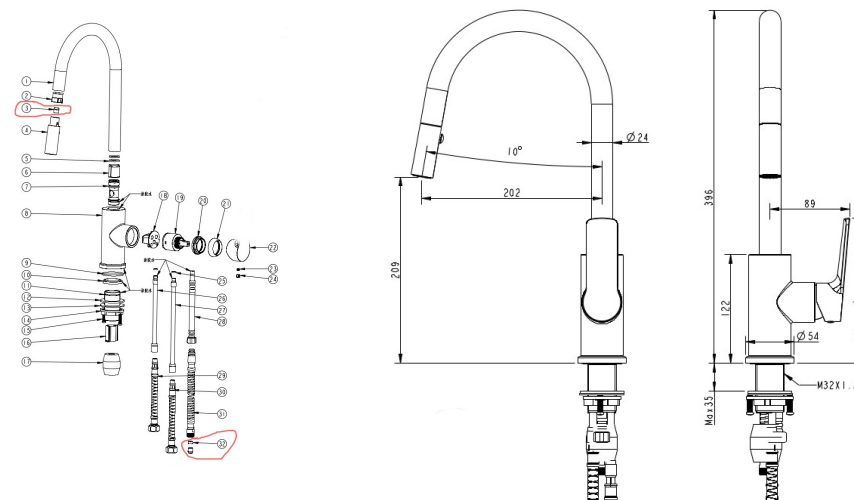

CIOSO PULLOUT SPRAY SINK MIXER W/AKEMI HANDLE BRUSHED NICKEL A10117NP

- 2 function spray
- Available in 5 finishes
- Electroplated finish
- 15 year warranty
- Wels Rating 5 Star 6 l/min
- Maximum operating pressure 500kpa
- Minimum operating pressure 150kpa
- Fitted with 2 dual check valves—nozzle and inlet hose
- Maximum water temperature 80 degrees
- Must be installed by a licensed plumber
- Isolation stops must be installed inline before flex connectors

All specifications are correct at time of print. Changes may be made without notification. Sizes & finish may differ from website image. Use product for all installation rough ins, as tech drawing is a guide and may differ slightly.