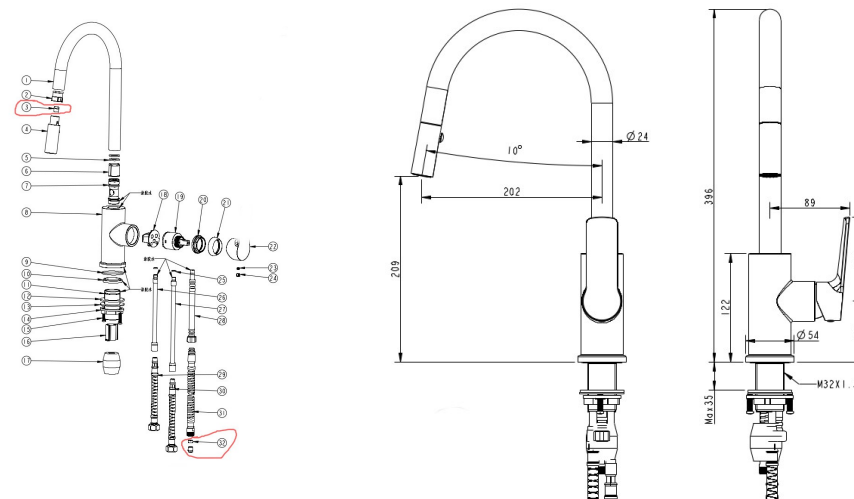

CIOSO PULLOUT SPRAY SINK MIXER W/AKEMI HANDLE GUN METAL A10117GM

- 2 function spray
- Available in 5 finishes
- PVD finish
- 15 year warranty
- Wels Rating 5 Star 6 l/min
- Maximum operating pressure 500kpa
- Minimum operating pressure 150kpa
- Fitted with 2 dual check valves—nozzle and inlet hose
- Maximum water temperature 80 degrees
- Must be installed by a licensed plumber
- Isolation stops must be installed inline before flex connectors

All specifications are correct at time of print. Changes may be made without notification. Sizes & finish may differ from website image. Use product for all installation rough ins, as tech drawing is a guide and may differ slightly.