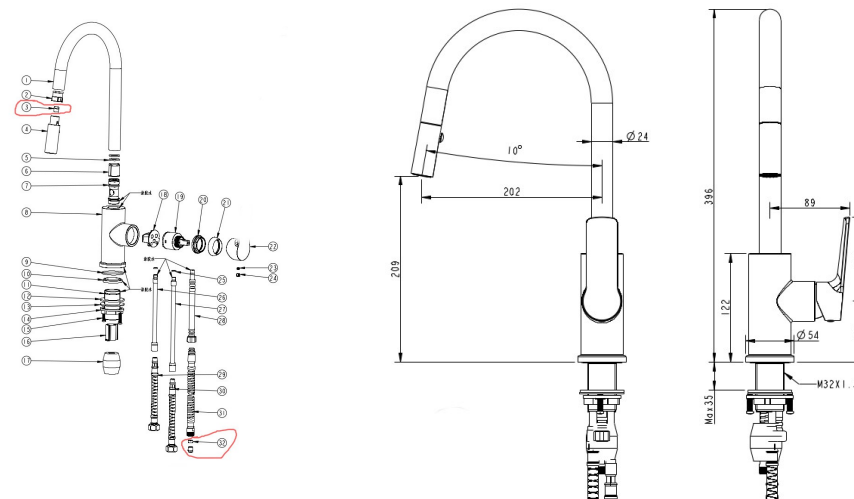

CIOSO PULLOUT SPRAY SINK MIXER W/AKEMI HANDLE MATTE BLACK A10117BL

- 2 function spray
- Available in 5 finishes
- Electroplated finish
- 15 year warranty
- Wels Rating 5 Star 6 l/min
- Maximum operating pressure 500kpa
- Minimum operating pressure 150kpa
- Fitted with 2 dual check valves—nozzle and inlet hose
- Maximum water temperature 80 degrees
- Must be installed by a licensed plumber
- Isolation stops must be installed inline before flex connectors

All specifications are correct at time of print. Changes may be made without notification. Sizes & finish may differ from website image. Use product for all installation rough ins, as tech drawing is a guide and may differ slightly.