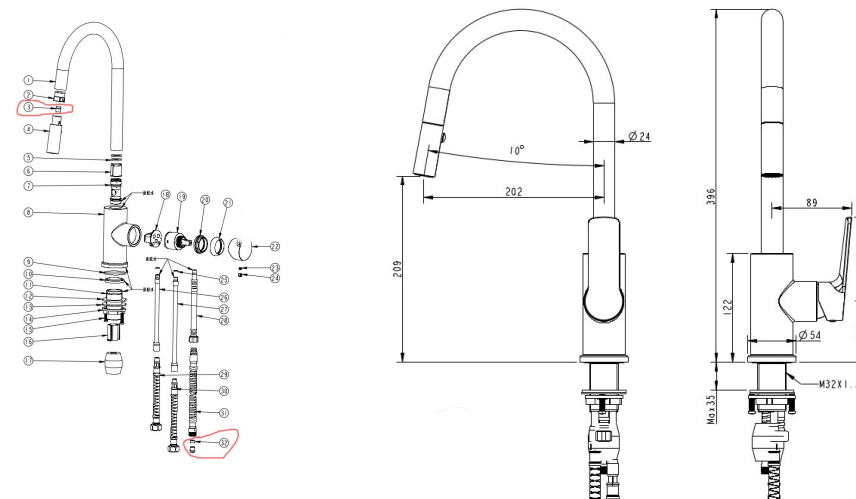

## CIOSO PULLOUT SPRAY SINK MIXER W/AKEMI HANDLE MODERN BRASS A10117BB

- 2 function spray
- Available in 5 finishes
- PVD finish
- 15 year warranty
- Wels Rating 5 Star 6 l/min
- Maximum operating pressure 500kpa
- Minimum operating pressure 150kpa
- Fitted with 2 dual check valves—nozzle and inlet hose
- Maximum water temperature 80 degrees
- Must be installed by a licensed plumber
- Isolation stops must be installed inline before flex connectors

All specifications are correct at time of print. Changes may be made without notification. Sizes & finish may differ from website image. Use product for all installation rough ins, as tech drawing is a guide and may differ slightly.