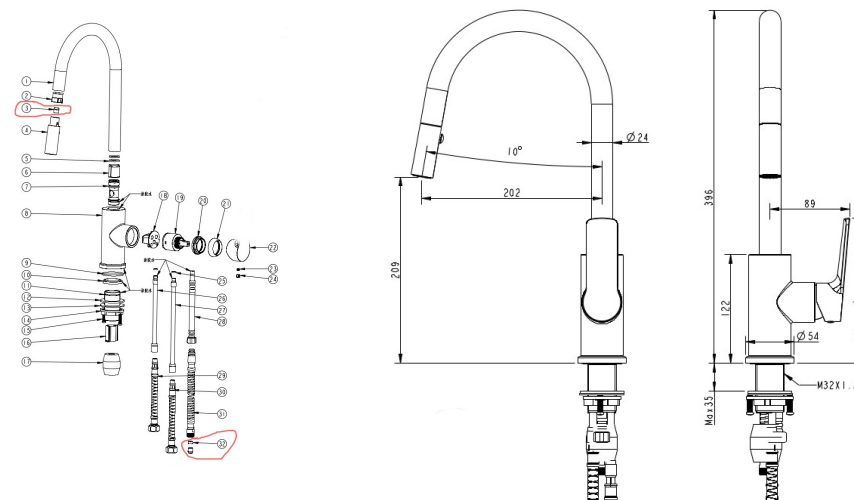

## CIOSO PULLOUT SPRAY SINK MIXER W/AKEMI HANDLE CHROME A10117

- 2 function spray
- Available in 5 finishes
- Chrome plated finish
- 15 year warranty
- Wels Rating 5 Star 6 l/min
- Maximum operating pressure 500kpa
- Minimum operating pressure 150kpa
- Fitted with 2 dual check valves—nozzle and inlet hose
- Maximum water temperature 80 degrees
- Must be installed by a licensed plumber
- Isolation stops must be installed inline before flex connectors

All specifications are correct at time of print. Changes may be made without notification. Sizes & finish may differ from website image. Use product for all installation rough ins, as tech drawing is a guide and may differ slightly.