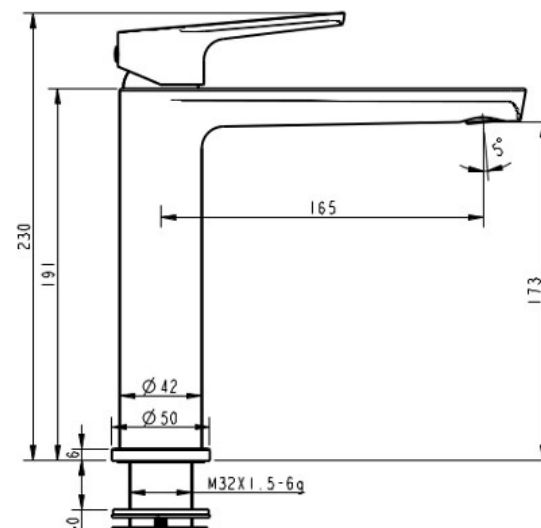

**AKEMI MID RISE VESSEL MIXER MATTE
BLACK
10831**

- Available in 9 finishes
- Electroplated finish
- 15 year warranty
- Wels Rating 5 Star 6 LPM
- Maximum operating pressure 500kpa
- Minimum operating pressure 150kpa
- Maximum water temperature 80 degrees
- Must be installed by a licensed plumber
- Isolation stops must be installed inline before flex connectors

All specifications are correct at time of print. Changes may be made without notification. Sizes & finish may differ from website image. Use product for all installation rough ins, as tech drawing is a guide and may differ slightly.