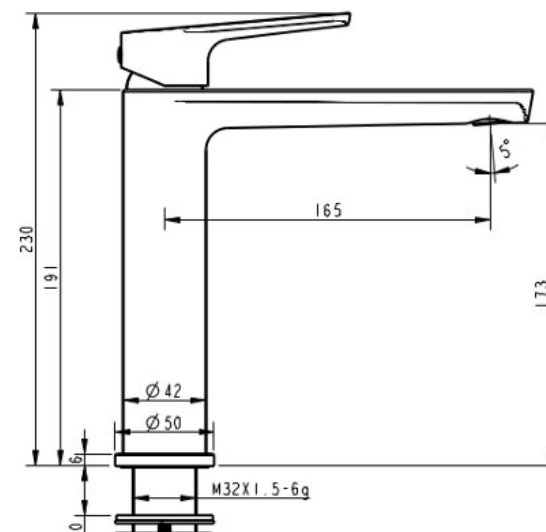

AKEMI MID RISE VESSEL MIXER BRUSHED NICKEL 10830NP

- Available in 9 finishes
- Electroplated finish
- 15 year warranty
- Wels Rating 5 Star 6 LPM
- Maximum operating pressure 500kpa
- Minimum operating pressure 150kpa
- Maximum water temperature 80 degrees
- Must be installed by a licensed plumber
- Isolation stops must be installed inline before flex connectors

All specifications are correct at time of print. Changes may be made without notification. Sizes & finish may differ from website image. Use product for all installation rough ins, as tech drawing is a guide and may differ slightly.