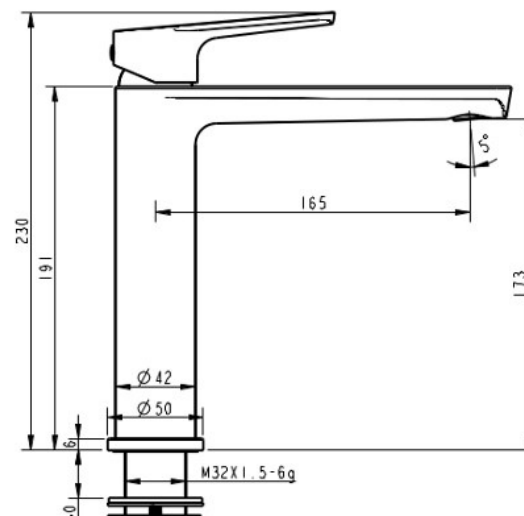

**AKEMI MID RISE VESSEL MIXER MODERN  
BRASS  
10830BB**

- Available in 9 finishes
- PVD finish
- 15 year warranty
- Wels Rating 5 Star 6 LPM
- Maximum operating pressure 500kpa
- Minimum operating pressure 150kpa
- Maximum water temperature 80 degrees
- Must be installed by a licensed plumber
- Isolation stops must be installed inline before flex connectors

All specifications are correct at time of print. Changes may be made without notification. Sizes & finish may differ from website image. Use product for all installation rough ins, as tech drawing is a guide and may differ slightly.