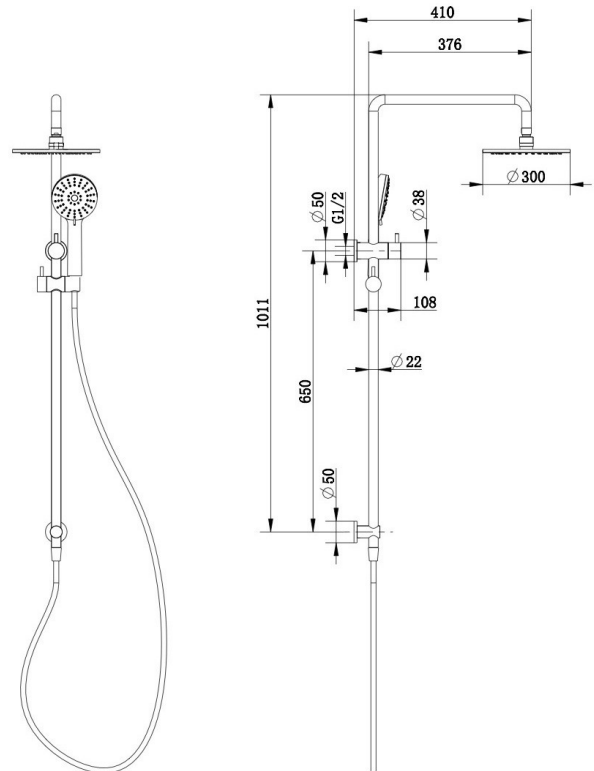

**AKEMI COMBINATION SHOWER**  
**300MM MATTE BLACK**  
**10354MB-30**

- Available in 6 finishes
- Electroplated finish
- 300mm Overhead rose
- Dual fixing for added stability
- Brass & ABS construction
- 15 year replacement warranty
- 5 year finish warranty
- 1 year hose warranty
- WELS rating 3 Star 9 l/min
- 3 function handpiece
- Max. operating pressure 500 kpa
- Min. operating pressure 150 kpa
- Maximum water temperature 80 degrees
- Must be installed by a licensed plumber

All specifications are correct at time of print. Changes may be made without notification. Sizes & finish may differ from website image. Use product for all installation rough ins, as tech drawing is a guide and may differ slightly.