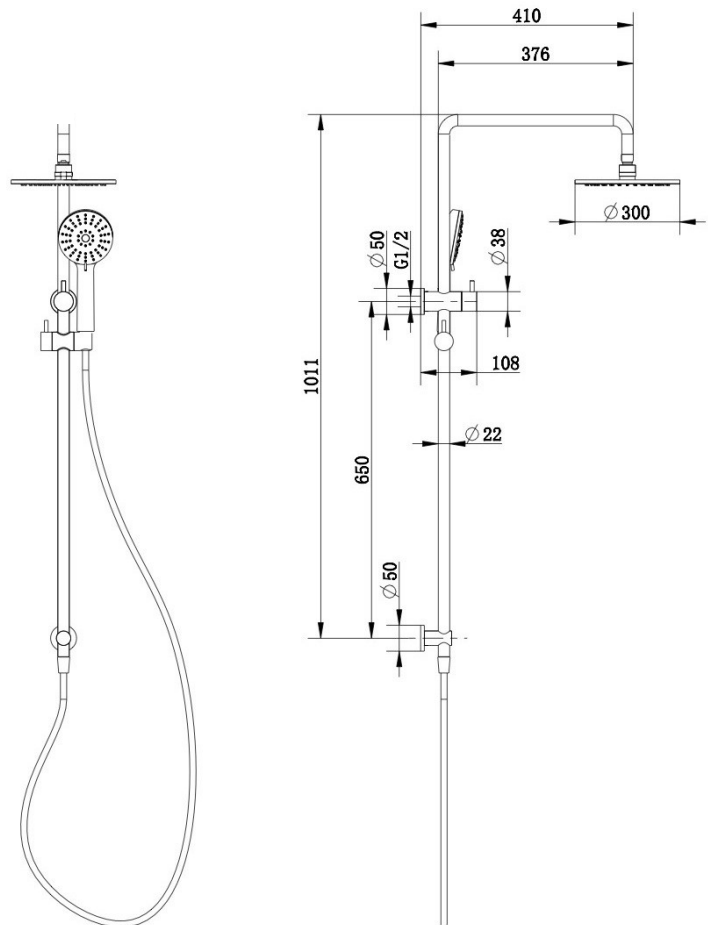

**AKEMI COMBINATION SHOWER
 MATTE BLACK & CHROME
 10354BL-30**

- Available in 6 finishes
- Electroplate & chrome finish
- Dual fixing for added stability
- Brass & ABS construction
- 15 year replacement warranty
- 5 year finish warranty
- 1 year hose warranty
- WELS rating 3 Star 9 l/min
- 3 function handpiece
- Max. operating pressure 500 kpa
- Min. operating pressure 150 kpa
- Maximum water temperature 80 degrees
- Must be installed by a licensed plumber

All specifications are correct at time of print. Changes may be made without notification. Sizes & finish may differ from website image. Use product for all installation rough ins, as tech drawing is a guide and may differ slightly.