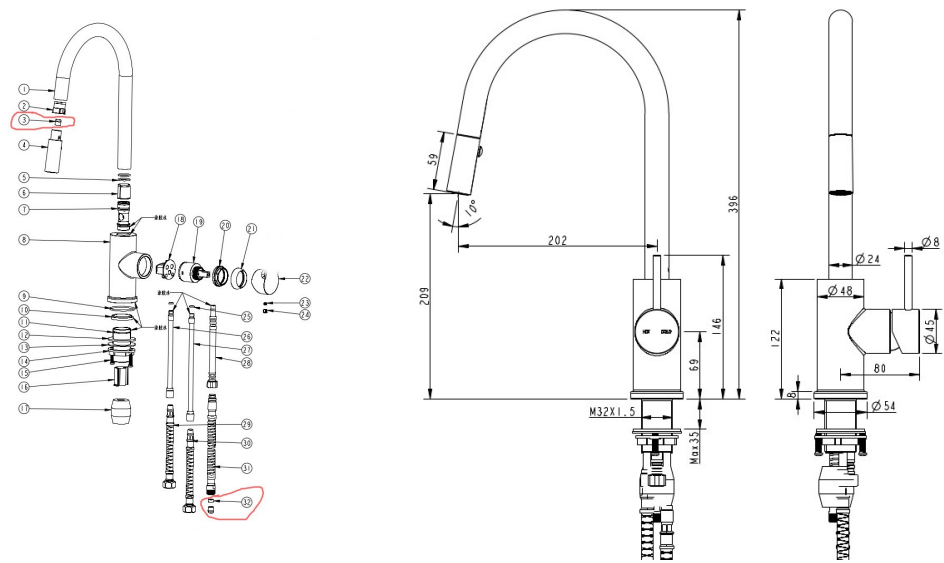

CIOSO PULLOUT SPRAY SINK MIXER BRUSHED NICKEL 10117NP

- Available in 5 colours
- Electroplated finish
- 15 year warranty
- Wels Rating 5 Star 6 l/min
- Maximum operating pressure 500kpa
- Minimum operating pressure 150kpa
- Maximum water temperature 80 degrees
- Fitted with 2 dual check valves—nozzle and inlet hose
- Must be installed by a licensed plumber
- Isolation stops must be installed inline before flex connectors

All specifications are correct at time of print. Changes may be made without notification. Sizes & finish may differ from website image. Use product for all installation rough ins, as tech drawing is a guide and may differ slightly.