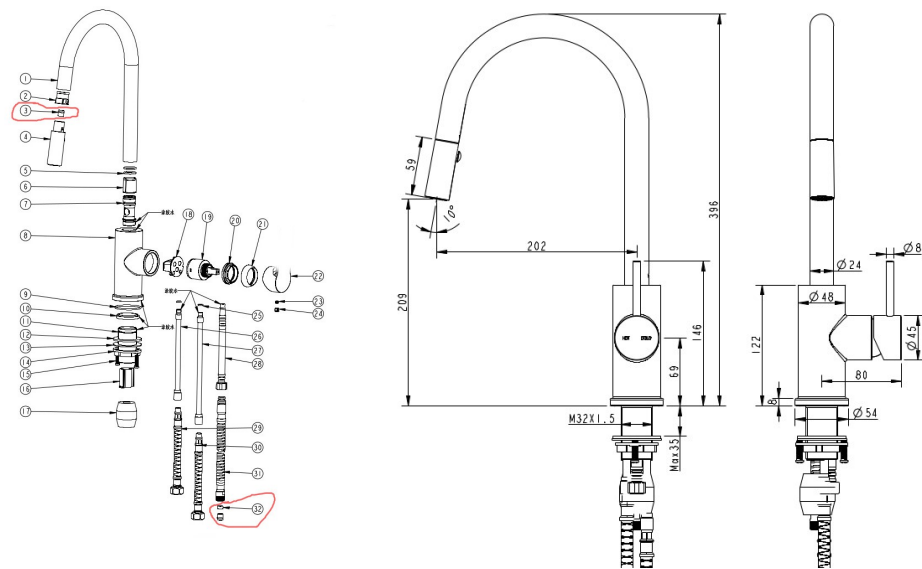

CIOSO PULLOUT SPRAY SINK MIXER MATTE BLACK 10117BL

- Available in 5 colours
- Electroplated finish
- 15 year warranty
- Wels Rating 5 Star 6 l/min
- Maximum operating pressure 500kpa
- Minimum operating pressure 150kpa
- Maximum water temperature 80 degrees
- Fitted with 2 dual check valves—nozzle and inlet hose
- Must be installed by a licensed plumber
- Isolation stops must be installed inline before flex connectors

All specifications are correct at time of print. Changes may be made without notification. Sizes & finish may differ from website image. Use product for all installation rough ins, as tech drawing is a guide and may differ slightly.