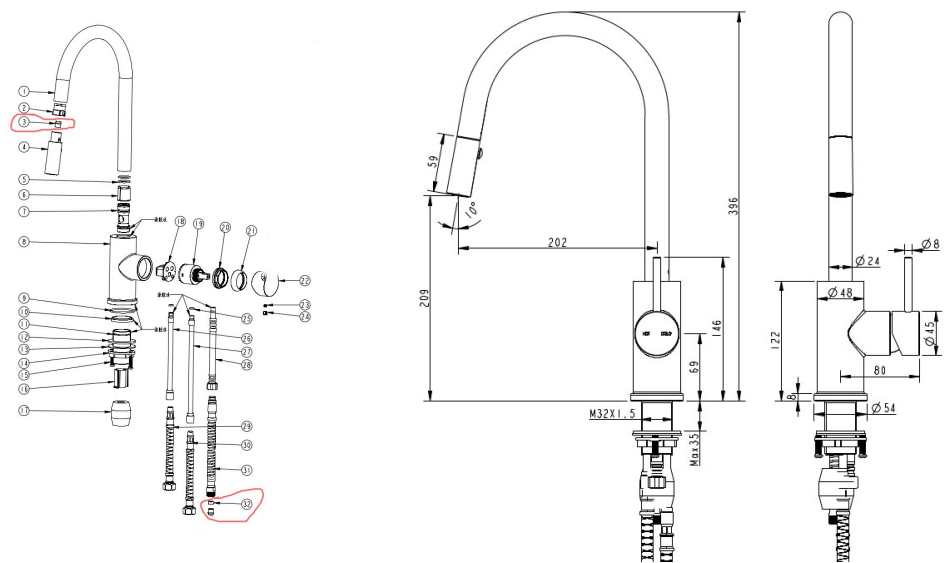

CIOSO PULLOUT SPRAY SINK MIXER MODERN BRASS 10117BB

- Available in 5 colours
- PVD finish
- 15 year warranty
- Wels Rating 5 Star 6 l/min
- Maximum operating pressure 500kpa
- Minimum operating pressure 150kpa
- Maximum water temperature 80 degrees
- Fitted with 2 dual check valves—nozzle and inlet hose
- Must be installed by a licensed plumber
- Isolation stops must be installed inline before flex connectors

All specifications are correct at time of print. Changes may be made without notification. Sizes & finish may differ from website image. Use product for all installation rough ins, as tech drawing is a guide and may differ slightly.