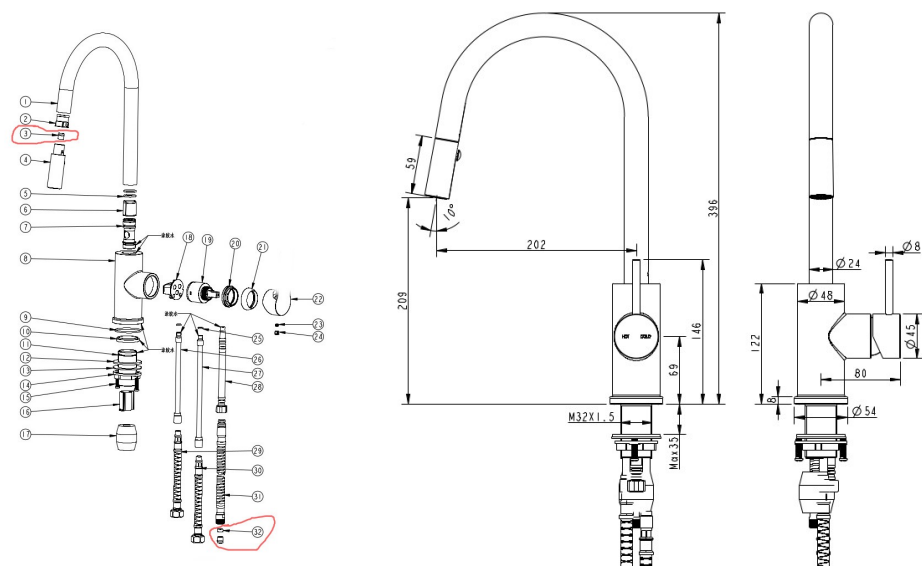

CIOSO PULLOUT SPRAY SINK MIXER CHROME 10117

- Available in 5 finishes
- 15 year warranty
- Wels Rating 5 Star 6 l/min
- Maximum operating pressure 500kpa
- Minimum operating pressure 150kpa
- Maximum water temperature 80 degrees
- Fitted with 2 dual check valves—nozzle and inlet hose
- Must be installed by a licensed plumber
- Isolation stops must be installed inline before flex connectors

All specifications are correct at time of print. Changes may be made without notification. Sizes & finish may differ from website image. Use product for all installation rough ins, as tech drawing is a guide and may differ slightly.