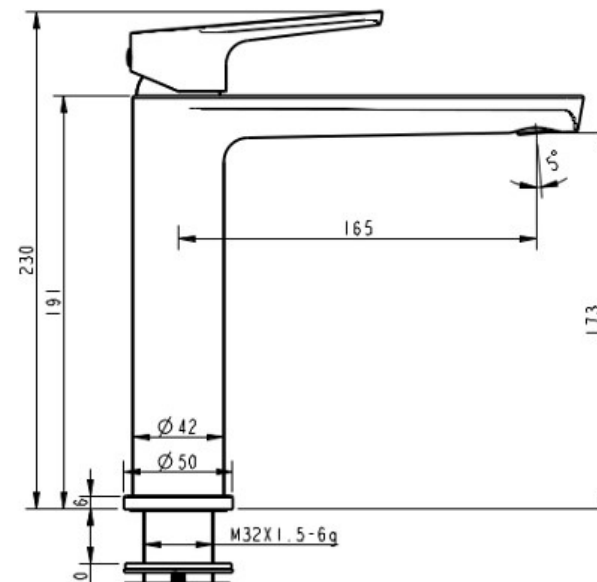

AKEMI MID RISE VESSEL MIXER CHROME 10830

- Available in 9 finishes
- Chrome plated finish
- 15 year warranty
- Wels Rating 5 Star 6 LPM
- Maximum operating pressure 500kpa
- Minimum operating pressure 150kpa
- Maximum water temperature 80 degrees
- Must be installed by a licensed plumber
- Isolation stops must be installed inline before flex connectors

All specifications are correct at time of print. Changes may be made without notification. Sizes & finish may differ from website image. Use product for all installation rough ins, as tech drawing is a guide and may differ slightly.