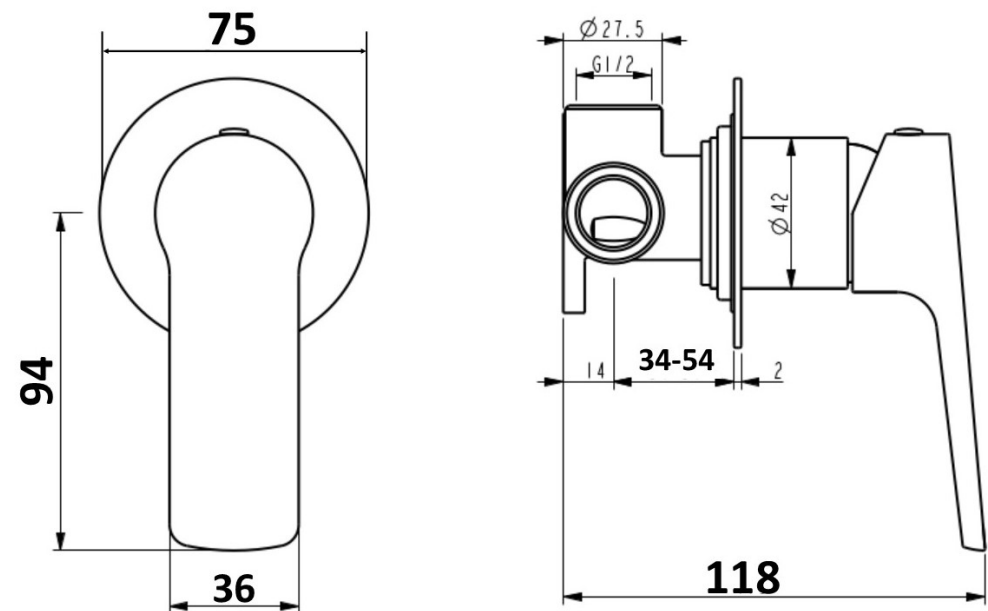

AKEMI SHOWER MIXER GUN METAL 10342GM

- Available in 9 finishes
- PVD finish
- 15 Year warranty
- Maximum operating pressure 500kpa
- Minimum operating pressure 150kpa
- Maximum water temperature 80 degrees
- Must be installed by a licensed plumber

All specifications are correct at time of print. Changes may be made without notification. Sizes & finish may differ from website image. Use product for all installation rough ins, as tech drawing is a guide and may differ slightly.