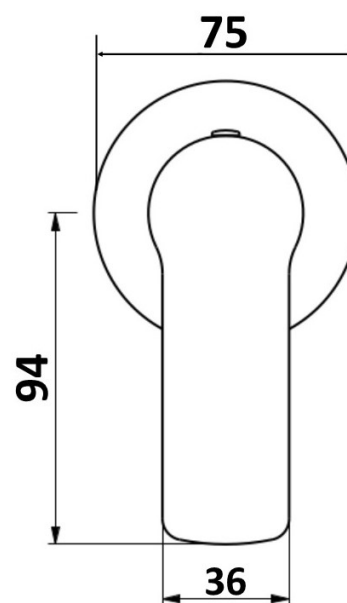

## AKEMI SHOWER MIXER MODERN BRASS 10342BB

- Available in 9 finishes
- PVD finish
- 15 Year warranty
- Maximum operating pressure 500kpa
- Minimum operating pressure 150kpa
- Maximum water temperature 80 degrees
- Must be installed by a licensed plumber

All specifications are correct at time of print. Changes may be made without notification. Sizes & finish may differ from website image. Use product for all installation rough ins, as tech drawing is a guide and may differ slightly.