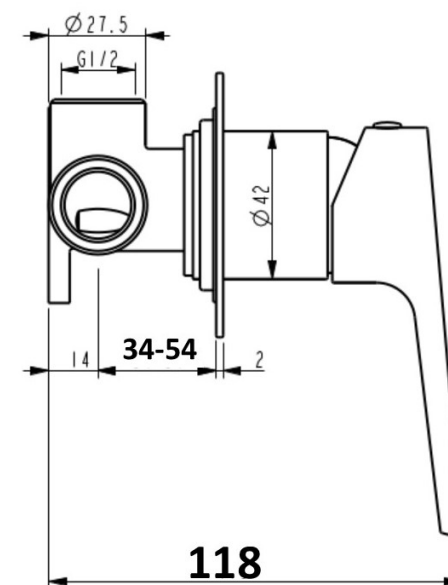

## AKEMI SHOWER MIXER MODERN BRASS 10342BB

- Available in 9 finishes
- PVD finish
- 15 Year warranty
- Maximum operating pressure 500kpa
- Minimum operating pressure 150kpa
- Maximum water temperature 80 degrees
- Must be installed by a licensed plumber

All specifications are correct at time of print. Changes may be made without notification. Sizes & finish may differ from website image. Use product for all installation rough ins, as tech drawing is a guide and may differ slightly.