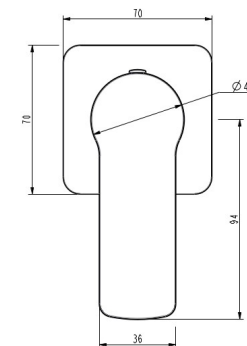

**AKEMI SHOWER MIXER CHROME
 10342**

- Available in 9 finishes
- Chrome plated finish
- Available with optional square dress plate
- 15 Year warranty
- Maximum operating pressure 500kpa
- Minimum operating pressure 150kpa
- Maximum water temperature 80 degrees
- Must be installed by a licensed plumber

STANDARD ROUND DRESS PLATE

OPTIONAL SQUARE DRESS PLATE

All specifications are correct at time of print. Changes may be made without notification. Sizes & finish may differ from website image. Use product for all installation rough ins, as tech drawing is a guide and may differ slightly.