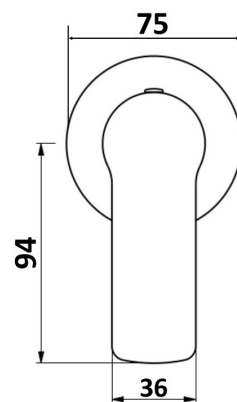

**AKEMI SHOWER MIXER CHROME
 10342**

- Available in 9 finishes
- Chrome plated finish
- Available with optional square dress plate
- 15 Year warranty
- Maximum operating pressure 500kpa
- Minimum operating pressure 150kpa
- Maximum water temperature 80 degrees
- Must be installed by a licensed plumber

STANDARD ROUND DRESS PLATE

OPTIONAL SQUARE DRESS PLATE

All specifications are correct at time of print. Changes may be made without notification. Sizes & finish may differ from website image. Use product for all installation rough ins, as tech drawing is a guide and may differ slightly.