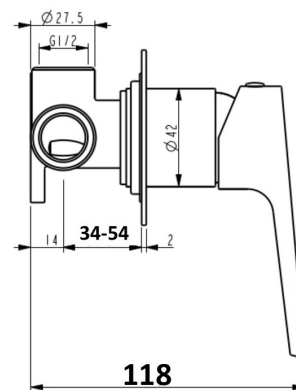

**AKEMI SHOWER MIXER CHROME
 10342**

- Available in 9 finishes
- Chrome plated finish
- Available with optional square dress plate
- 15 Year warranty
- Maximum operating pressure 500kpa
- Minimum operating pressure 150kpa
- Maximum water temperature 80 degrees
- Must be installed by a licensed plumber

STANDARD ROUND DRESS PLATE

OPTIONAL SQUARE DRESS PLATE

All specifications are correct at time of print. Changes may be made without notification. Sizes & finish may differ from website image. Use product for all installation rough ins, as tech drawing is a guide and may differ slightly.