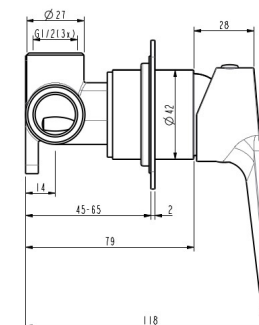

**AKEMI SHOWER MIXER CHROME
 10342**

- Available in 9 finishes
- Chrome plated finish
- Available with optional square dress plate
- 15 Year warranty
- Maximum operating pressure 500kpa
- Minimum operating pressure 150kpa
- Maximum water temperature 80 degrees
- Must be installed by a licensed plumber

STANDARD ROUND DRESS PLATE

OPTIONAL SQUARE DRESS PLATE

All specifications are correct at time of print. Changes may be made without notification. Sizes & finish may differ from website image. Use product for all installation rough ins, as tech drawing is a guide and may differ slightly.