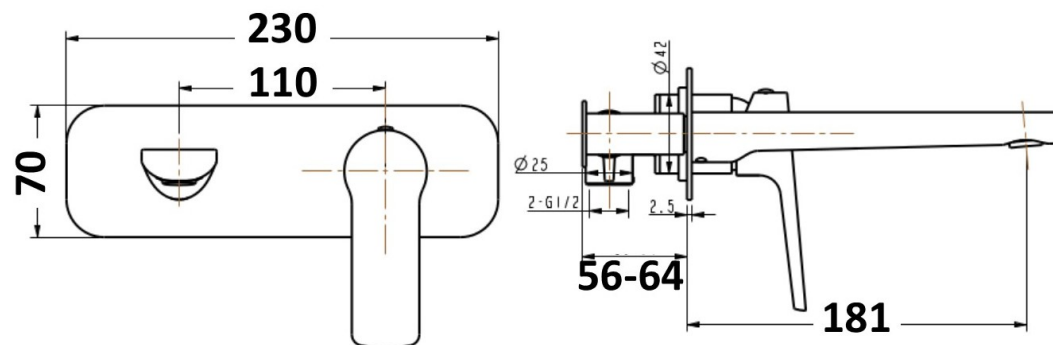

AKEMI WALL BASIN MIXER MATTE BLACK 10339

- Available in 9 finishes
- Electroplated finish
- 15 Year warranty
- WELS Rating 5 Star 6 LPM
- Maximum operating pressure 500kpa
- Minimum operating pressure 150kpa
- Maximum water temperature 80 degrees
- Must be installed by a licensed plumber

All specifications are correct at time of print. Changes may be made without notification. Sizes & finish may differ from website image. Use product for all installation rough ins, as tech drawing is a guide and may differ slightly.