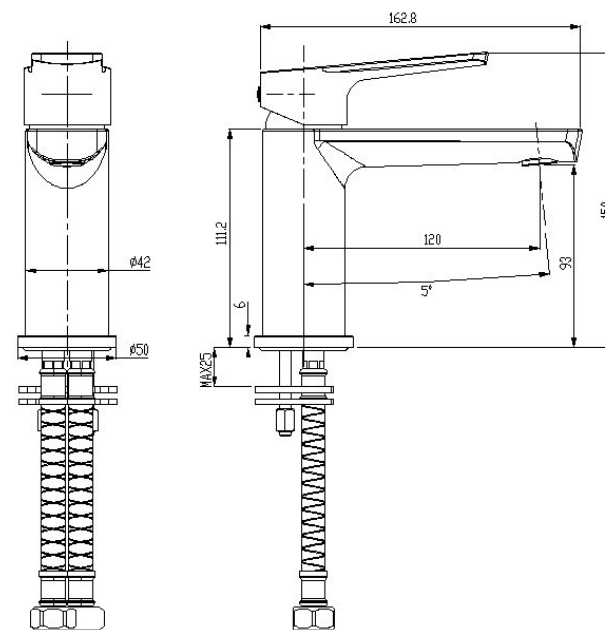

AKEMI BASIN MIXER BLACK & CHROME 10332

- Available in 9 finishes
- Powdercoat & chrome finish
- 15 year conditional warranty
- Wels Rating 5 Star 6 LPM
- Maximum operating pressure 500kpa
- Minimum operating pressure 150kpa
- Maximum water temperature 80 degrees
- Must be installed by a licensed plumber
- Isolation stops must be installed inline before flex connectors

All specifications are correct at time of print. Changes may be made without notification. Sizes & finish may differ from website image. Use product for all installation rough ins, as tech drawing is a guide and may differ slightly.