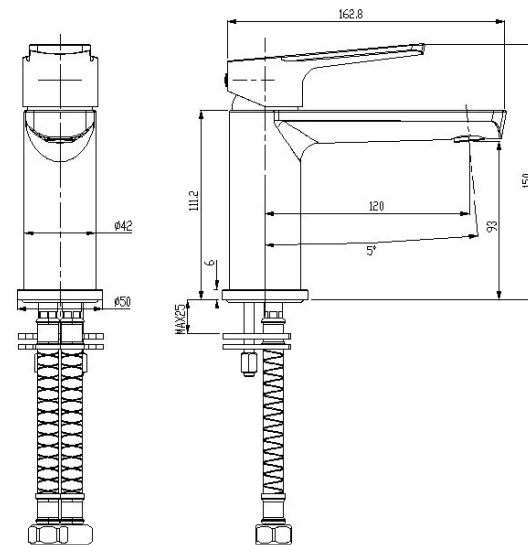

AKEMI BASIN MIXER MATTE BLACK & ROSE GOLD 10330BRG

- Available in 9 finishes
- Electroplated & PVD finish
- 15 year warranty
- Wels Rating 5 Star 6 LPM
- Maximum operating pressure 500kpa
- Minimum operating pressure 150kpa
- Maximum water temperature 80 degrees
- Must be installed by a licensed plumber
- Isolation stops must be installed inline before flex connectors

All specifications are correct at time of print. Changes may be made without notification. Sizes & finish may differ from website image. Use product for all installation rough ins, as tech drawing is a guide and may differ slightly.