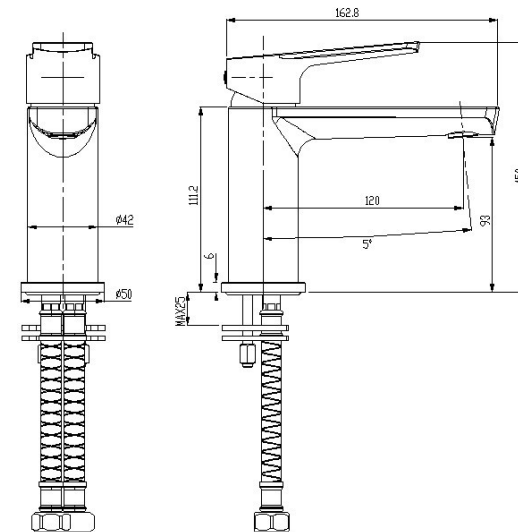

AKEMI BASIN MIXER MATTE BLACK & BRUSHED NICKEL 10330BNP

- Available in 9 finishes
- Electroplated & PVD finish
- 15 year warranty
- Wels Rating 5 Star 6 LPM
- Maximum operating pressure 500kpa
- Minimum operating pressure 150kpa
- Maximum water temperature 80 degrees
- Must be installed by a licensed plumber
- Isolation stops must be installed inline before flex connectors

All specifications are correct at time of print. Changes may be made without notification. Sizes & finish may differ from website image. Use product for all installation rough ins, as tech drawing is a guide and may differ slightly.