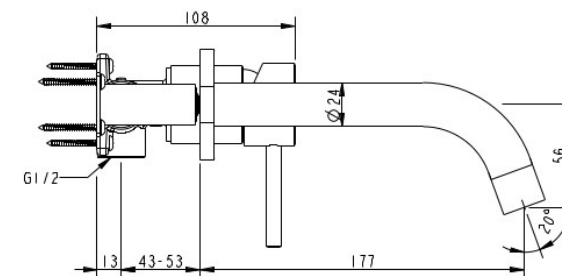

**CIOSO SQ WALL BASIN MIXER
CHROME PIN DOWN
SEPARATE PLATE SQ153PD**

- Available in 5 finishes
- 15 Year conditional warranty
- WELS Rating 5 Star 6 l/min
- Maximum operating pressure 500kpa
- Minimum operating pressure 150kpa
- Maximum water temperature 80 degrees
- Must be installed by a licensed plumber