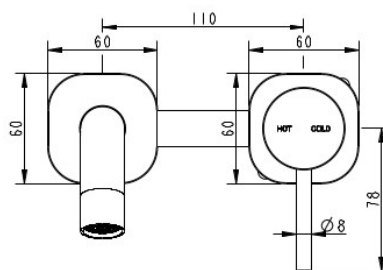

**CIOSO SQ WALL BASIN MIXER
CHROME PIN DOWN
SEPARATE PLATE SQ153PD**

- Available in 5 finishes
- 15 Year conditional warranty
- WELS Rating 5 Star 6 l/min
- Maximum operating pressure 500kpa
- Minimum operating pressure 150kpa
- Maximum water temperature 80 degrees
- Must be installed by a licensed plumber