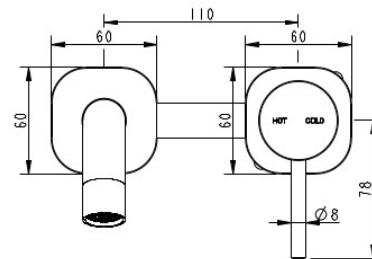

**CIOSO SQ WALL BASIN MIXER  
MATTE BLACK PIN DOWN  
SEPARATE PLATE SQ153BLPD**

- Available in 5 finishes
- 15 Year conditional warranty
- WELS Rating 5 Star 6 l/min
- Maximum operating pressure 500kpa
- Minimum operating pressure 150kpa
- Maximum water temperature 80 degrees
- Must be installed by a licensed plumber