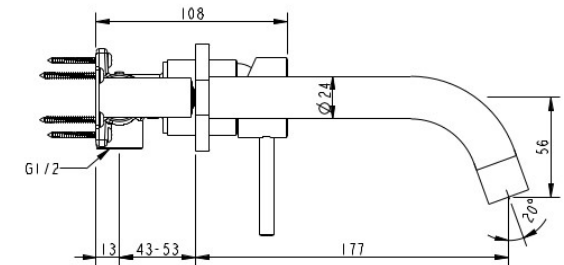

**CIOSO SQ WALL BASIN MIXER  
MATTE BLACK PIN DOWN  
SEPARATE PLATE SQ153BLPD**

- Available in 5 finishes
- 15 Year conditional warranty
- WELS Rating 5 Star 6 l/min
- Maximum operating pressure 500kpa
- Minimum operating pressure 150kpa
- Maximum water temperature 80 degrees
- Must be installed by a licensed plumber