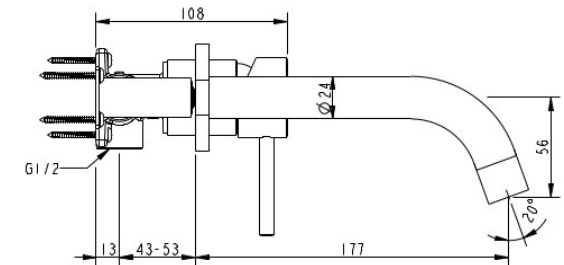

**CIOSO SQ WALL BASIN MIXER  
MODERN BRASS PIN DOWN  
SEPARATE PLATE SQ153BBPD**

- Available in 5 finishes
- 15 Year conditional warranty
- WELS Rating 5 Star 6 l/min
- Maximum operating pressure 500kpa
- Minimum operating pressure 150kpa
- Maximum water temperature 80 degrees
- Must be installed by a licensed plumber