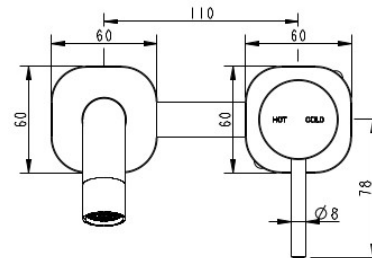

**CIOSO SQ WALL BASIN MIXER  
MODERN BRASS PIN DOWN  
SEPARATE PLATE SQ153BBPD**

- Available in 5 finishes
- 15 Year conditional warranty
- WELS Rating 5 Star 6 l/min
- Maximum operating pressure 500kpa
- Minimum operating pressure 150kpa
- Maximum water temperature 80 degrees
- Must be installed by a licensed plumber