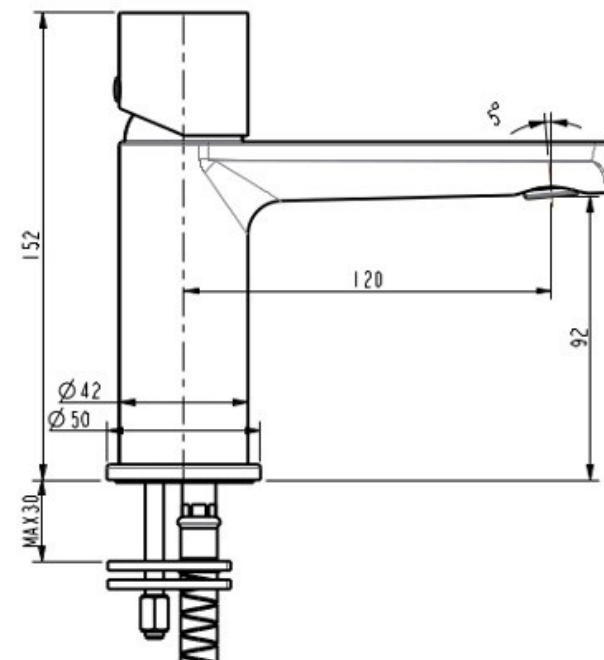

FINESA BASIN MIXER BLACK & ROSE GOLD 10711BRG

- Available in 10 finishes
- 15 year conditional warranty
- Wels Rating 5 Star 6 LPM
- Maximum operating pressure 500kpa
- Minimum operating pressure 150kpa
- Maximum water temperature 80 degrees
- Must be installed by a licensed plumber
- Isolation stops must be installed inline before flex connectors

All specifications are correct at time of print. Changes may be made without notification. Sizes & finish may differ from website image. Use product for all installation rough ins, as tech drawing is a guide and may differ slightly.