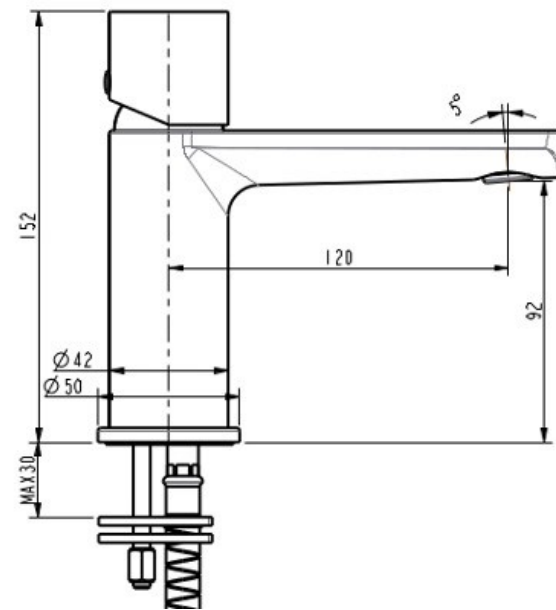

FINESA BASIN MIXER BLACK & CHROME 10711BCP

- Available in ten fashion finishes
- 15 year conditional warranty
- Wels Rating 5 Star 6 LPM
- Maximum operating pressure 500kpa
- Minimum operating pressure 150kpa
- Maximum water temperature 80 degrees
- Must be installed by a licensed plumber
- Isolation stops must be installed inline before flex connectors

All specifications are correct at time of print. Changes may be made without notification. Sizes & finish may differ from website image. Use product for all installation rough ins, as tech drawing is a guide and may differ slightly.