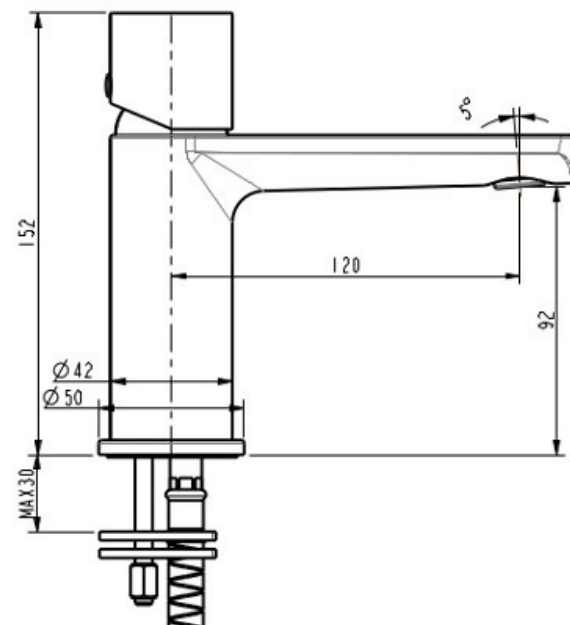

## FINESA BASIN MIXER BRUSHED NICKEL 10710NP

- Available in 10 finishes
- 15 year conditional warranty
- Wels Rating 5 Star 6 LPM
- Maximum operating pressure 500kpa
- Minimum operating pressure 150kpa
- Maximum water temperature 80 degrees
- Must be installed by a licensed plumber
- Isolation stops must be installed inline before flex connectors

All specifications are correct at time of print. Changes may be made without notification. Sizes & finish may differ from website image. Use product for all installation rough ins, as tech drawing is a guide and may differ slightly.