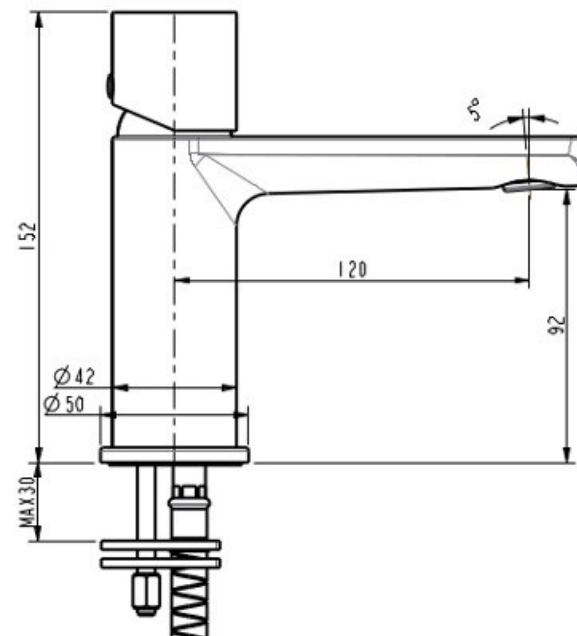

FINESA BASIN MIXER GUN METAL 10710GM

- Available in 10 finishes
- 15 year warranty
- Wels Rating 5 Star 6 LPM
- Maximum operating pressure 500kpa
- Minimum operating pressure 150kpa
- Maximum water temperature 80 degrees
- Must be installed by a licensed plumber
- Isolation stops must be installed inline before flex connectors

All specifications are correct at time of print. Changes may be made without notification. Sizes & finish may differ from website image. Use product for all installation rough ins, as tech drawing is a guide and may differ slightly.