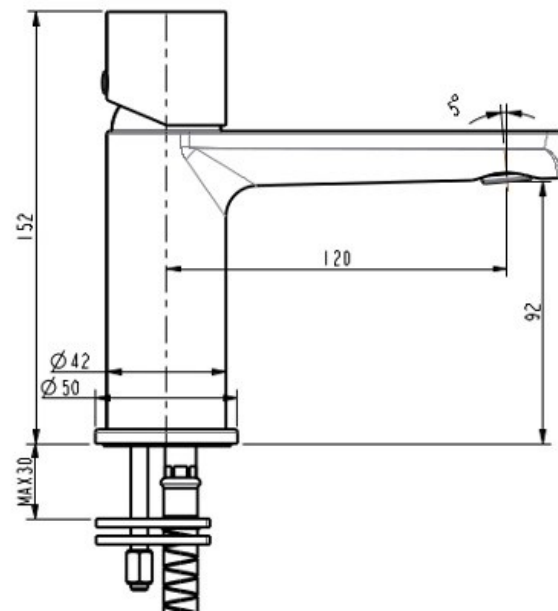

FINESA BASIN MIXER CHROME & BLACK 10710CBL

- Available in 10 finishes
- 15 year conditional warranty
- Wels Rating 5 Star 6 LPM
- Maximum operating pressure 500kpa
- Minimum operating pressure 150kpa
- Maximum water temperature 80 degrees
- Must be installed by a licensed plumber
- Isolation stops must be installed inline before flex connectors

All specifications are correct at time of print. Changes may be made without notification. Sizes & finish may differ from website image. Use product for all installation rough ins, as tech drawing is a guide and may differ slightly.