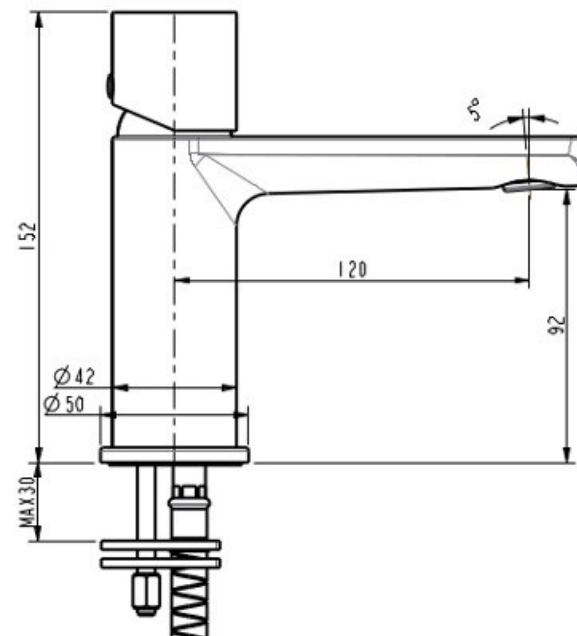

FINESA BASIN MIXER MODERN BRASS 10710BB

- Available in 10 finishes
- 15 year warranty
- Wels Rating 5 Star 6 LPM
- Maximum operating pressure 500kpa
- Minimum operating pressure 150kpa
- Maximum water temperature 80 degrees
- Must be installed by a licensed plumber
- Isolation stops must be installed inline before flex connectors

All specifications are correct at time of print. Changes may be made without notification. Sizes & finish may differ from website image. Use product for all installation rough ins, as tech drawing is a guide and may differ slightly.