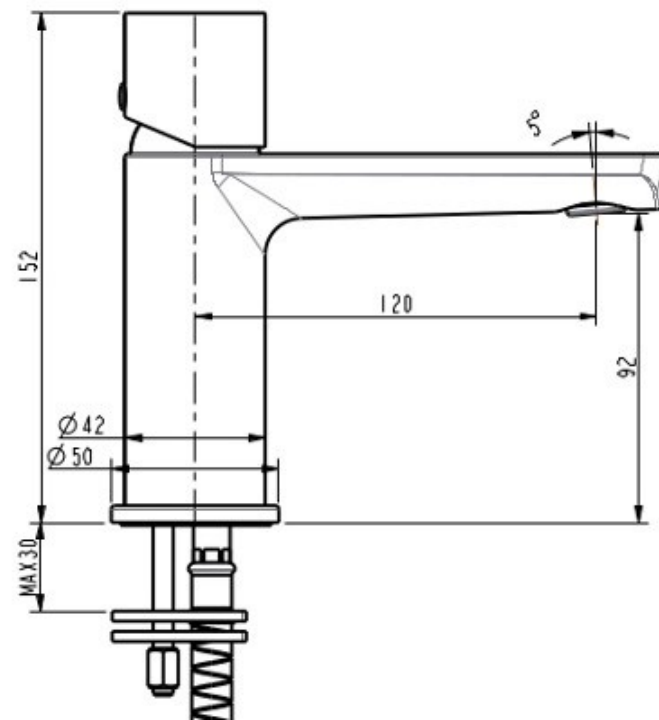

FINESA BASIN MIXER CHROME 10710

- Available in 10 finishes
- 15 year warranty
- Wels Rating 5 Star 6 LPM
- Maximum operating pressure 500kpa
- Minimum operating pressure 150kpa
- Maximum water temperature 80 degrees
- Must be installed by a licensed plumber
- Isolation stops must be installed inline before flex connectors

All specifications are correct at time of print. Changes may be made without notification. Sizes & finish may differ from website image. Use product for all installation rough ins, as tech drawing is a guide and may differ slightly.